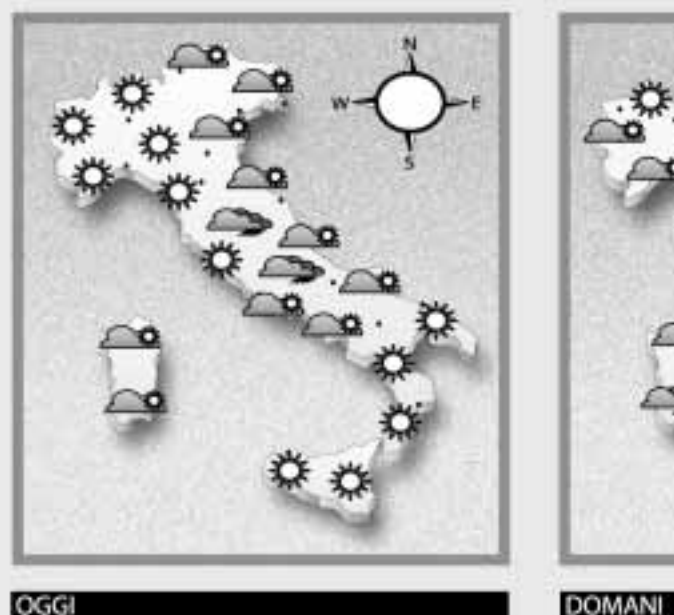

OGGI Nord: poco nuvoloso, con tendenza a parziali annuvolamenti durante la giornata. Centro e Sardegna: parzialmente nuvoloso a molto nuvoloso con locali piogge e rovesci. Sud e Sicilia: poco nuvoloso.