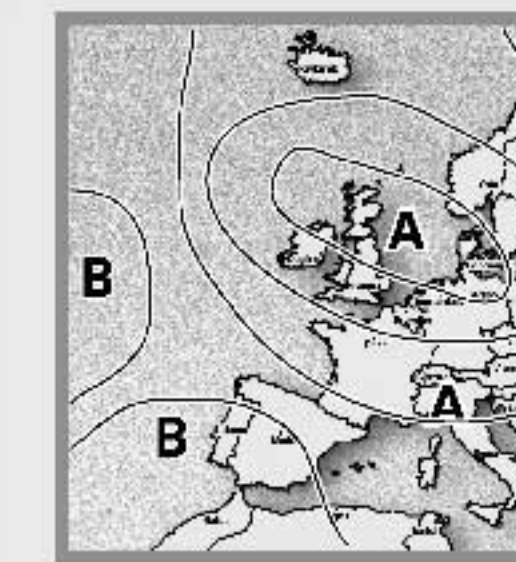

LA SITUAZIONE
Un sistema nuvoloso sulle isole Baleari si muove lentamente verso nord-est.

Table with 3 columns: City, Temperature, and another City. Includes cities like EBOLOZANO, TRIESTE, TORINO, GENOVA, FIRENZE, PERUGIA, ROMA, NAPOLI, R. CALABRIA, CATANIA, VERONA, VENEZIA, CUNEO, BOLOGNA, PISA, PESCARA, COMBOASSO, POTENZA, PALERMO, CAGLIARI, AOSTA, MILANO, MONDOVI, IMPERIA, ANCONA, L'AQUILA, BARI, S. M. DI LEUCA, MESSINA, ALGERO.

Table with 3 columns: City, Temperature, and another City. Includes cities like HELSINKI, COPENAGHEN, VARSAVIA, BONN, VIENNA, GINEVRA, BARCELLONA, LISBONA, ALGERI, OSLO, MOSCA, LONDRA, FRANCOFORTE, MONACO, BELGRADO, ISTANBUL, ATENE, MALTA, STOCOLMA, BERLINO, BRUXELLES, PARIGI, ZURIGO, PRAGA, MADRID, AMSTERDAM, BUCAREST.