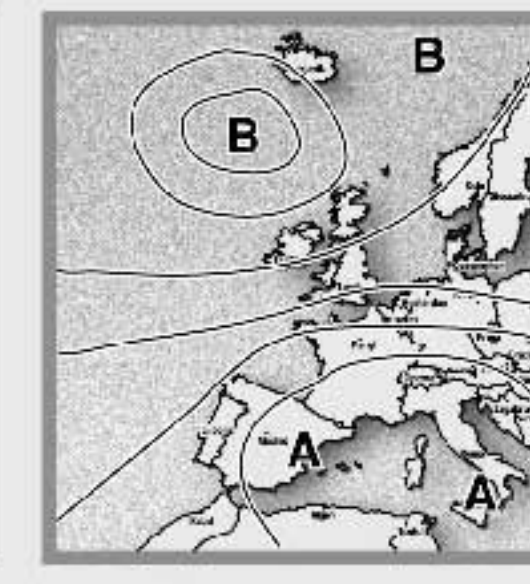

LA SITUAZIONE
Area di alta pressione è presente sulle regioni italiane; un sistema nuvoloso a ridosso dei rilievi alpini, in lento movimento verso sud/sud-est.

TEMPERATURE IN ITALIA table with columns for city and temperature ranges.

TEMPERATURE NEL MONDO table with columns for city and temperature ranges.