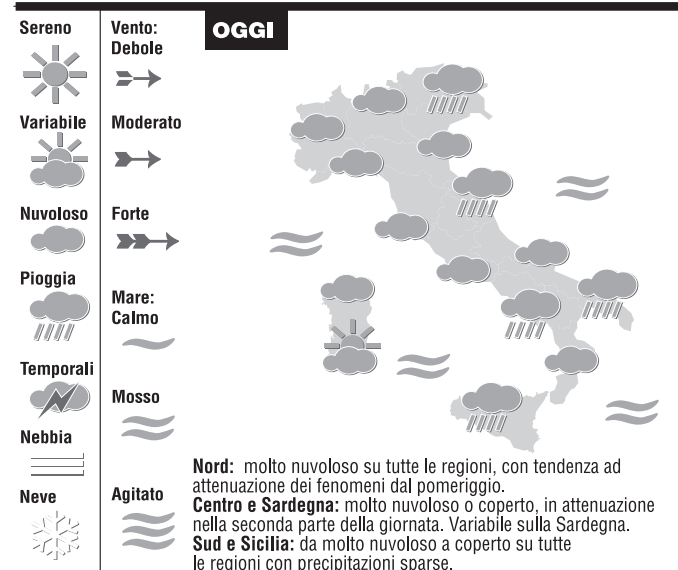

Radiofonia

Grid of radio broadcast schedules for various stations like Radio 1, Radio 2, and Radio 3, listing frequencies and program titles.