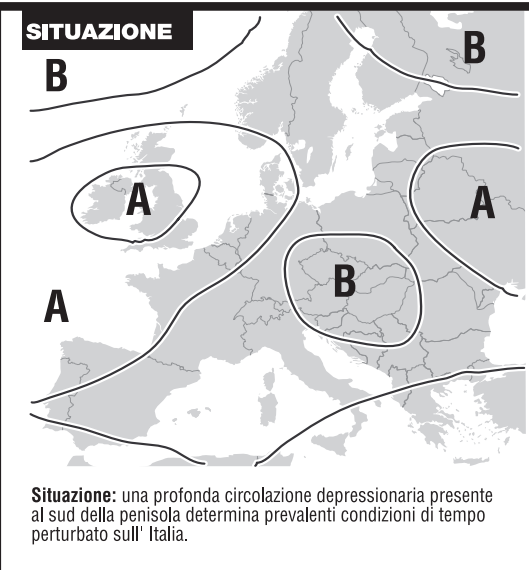

Radiofonia

Grid of radio broadcast schedules for various stations like Radio 1, Radio 2, and Radio 3, listing frequencies and program titles.