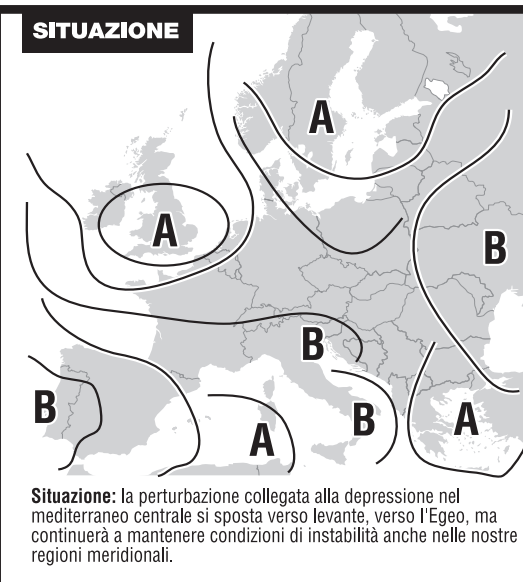

SERA

Table listing evening programs (SERA) across various channels, including titles like 'Walker Texas Ranger', 'CSI: Scena del crimine', and 'Love Bugs'.

Satellite

Table listing satellite TV programs from Sky Cinema, Sky Cinema 3, Sky Cinema Autore, Cartoon Network, Discovery Channel, All Music, and Radiofonia.

Table listing radio programs for 'RADIO 1', 'RADIO 2', and 'RADIO 3' with their respective times and titles.